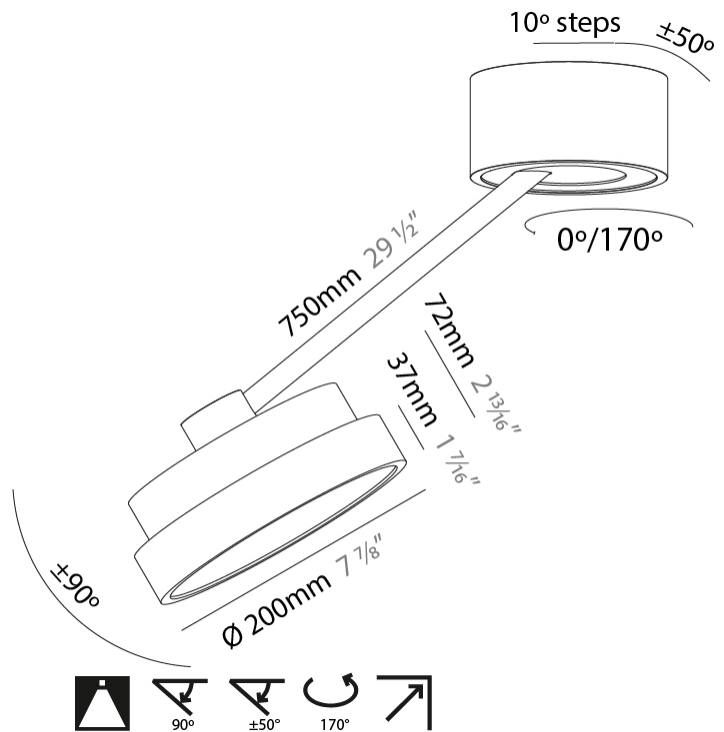

GENERAL

Series: Sign Diva Dancer
Subseries: Sign Diva Dancer Korona
Partner: Prolicht
Division: Architectural
Installation: Suspension
Product Type: Pendant
Mounting Location: Ceiling
Light Distribution: Adjustable

PHYSICAL

Shape: Round
Diameter (mm): 200
Diameter (in): 7 7/8
Height (mm): 870
Depth (mm): 86
Height (in): 34 1/4
Depth (in): 3 3/8
Weight (kg): 2.09
Weight (lbs): 4.607

Diffuser: PMMA - Opal / Micro-Prism / Sparkling Secret / Vintage Industrial

Fixture Finish: SSR / BKV / CWI / CRY / HAB / UFT / ITA / RUA / FTG / MYG / LOD / PUS / FRO / FUP / KIA / POP / BLS / SPG / MEY / GOH / CHC / COM / ABZ / JAG / OBR / MOS / ROR

Fixture Material: PMMA / Extruded Aluminum / Steel

ELECTRICAL

Lamp Type: LED (Zhaga Standard)
Input Wattage (W): 11
Total Output Wattage (W): 10
Dimming: Tri-Mode (Non-Dimming and Phase Dimming (120Vac only) and 0-10V Dimming)
Driver Included: Yes
Driver Location: Integrated
Driver Type: Constant Current - Universal
Driver Class: Class 2
Input Voltage (V): 120 - 277
Constant Current (MA): 350

LED

Color Temperature (°K): 2700 / 3000 / 3500 / 4000
Max. Delivered Lumen (lm): 860 / 1080 / 1088 / 1110
CRI: >90 CRI
Lamp Life (hrs): 50000

OPTICAL

Adjustability: Rotational Canopy 170°; Tilting Canopy ±50°; Tilting Head ±90°

RATINGS AND CERTIFICATIONS

Certified By: Certified for North American Standards
IP rating: IP20